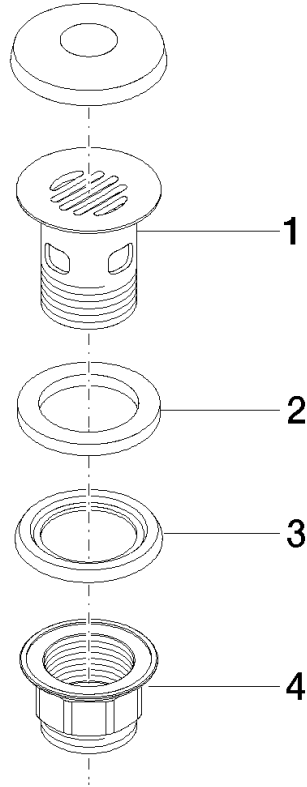

10 105 970

Fits: IMO, LULU, MADISON, MEM, TARA,  
CL.1, LISSÉ, VAIA, META, CYO

	Brushed Bronze	10 105 970-42
	Chrome	10 105 970-00
	Brushed Platinum	10 105 970-06
	Platinum	10 105 970-08
	Durabress (23kt Gold)	10 105 970-09
	Dark Chrome	10 105 970-19
	Light Gold	10 105 970-26
	Brushed Light Gold	10 105 970-27
	Brushed Durabress (23kt Gold)	10 105 970-28
	Matte Black	10 105 970-33
	Brushed Champagne (22kt Gold)	10 105 970-46
	Champagne (22kt Gold)	10 105 970-47
	Brushed Chrome	10 105 970-93
	Brushed Dark Platinum	10 105 970-99

## Grated waste 1 1/4" - Brushed Bronze

---

IMO

10 105 970

Only suitable for basins with an overflow.

10 105 970

10 105 970

Parts for other finishes can be found here: [Chrome](#)

Spare parts list

No.	Item Number	Name	Quantity used	Delivery time
1	09 11 01 027-42	cup	1	60
2	09 14 05 039 90	seal	1	2
3	09 14 03 025 90	seal	1	2
4	09 23 10 020-42	nut	1	60