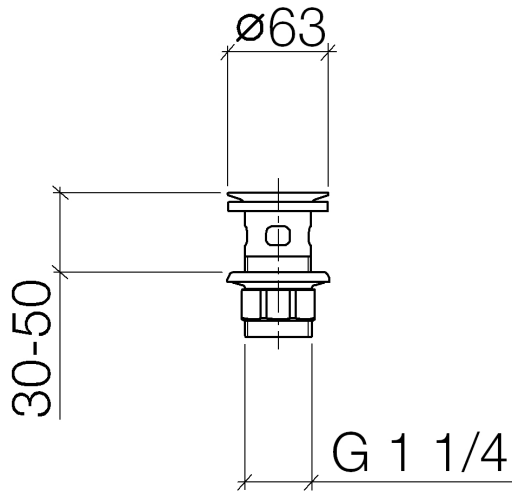

10 105 970

Fits: IMO, LULU, MADISON, MEM, TARA,  
CL.1, LISSÉ, VAIA, META, CYO

	Brushed Bronze	10 105 970-42
	Chrome	10 105 970-00
	Brushed Platinum	10 105 970-06
	Platinum	10 105 970-08
	Durabress (23kt Gold)	10 105 970-09
	Dark Chrome	10 105 970-19
	Light Gold	10 105 970-26
	Brushed Light Gold	10 105 970-27
	Brushed Durabress (23kt Gold)	10 105 970-28
	Matte Black	10 105 970-33
	Brushed Champagne (22kt Gold)	10 105 970-46
	Champagne (22kt Gold)	10 105 970-47
	Brushed Chrome	10 105 970-93
	Brushed Dark Platinum	10 105 970-99

## Grated waste 1 1/4" - Brushed Bronze

---

IMO

10 105 970

Only suitable for basins with an overflow.

10 105 970

10 105 970

Parts for other finishes can be found here: [Chrome](#)

Spare parts list

No.	Item Number	Name	Quantity used	Delivery time
1	09 11 01 027-42	cup	1	60
2	09 14 05 039 90	seal	1	2
3	09 14 03 025 90	seal	1	2
4	09 23 10 020-42	nut	1	60